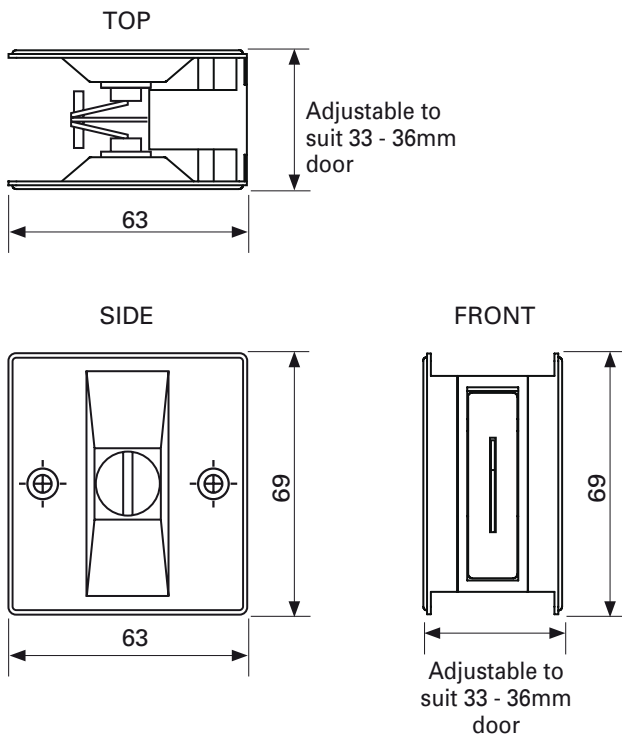

CL300 Flush Handle

The CaviLock **CL300** is a light-weight passage or privacy side handle suitable for domestic applications.

This flush handle allows the door to slide completely back inside the cavity pocket and be retrieved again using the end pull.

Dimensions

CL300 Satin Chrome Privacy

Finish Options

- ▮ Satin Chrome Passage CL332A1004
- ▮ Satin Chrome Privacy CL333A1004

Stock of the following finishes is available for a limited time:

Passage

- ▮ Antique Brass CL332A1016
- ▮ Chrome CL332A1007
- ▮ Black Nickel CL332A1013
- ▮ Polished Brass CL332A1001
- ▮ White CL332A1010

Privacy

- ▮ Antique Brass CL333A1016
- ▮ Chrome CL333A1007
- ▮ Black Nickel CL333A1013
- ▮ Polished Brass CL333A1001
- ▮ White CL333A1010

CL300 Satin Chrome Privacy

CL300 Satin Chrome Passage

Drawings & pictures are not to scale. All dimensions in millimetres. © Cavity Sliders Limited.